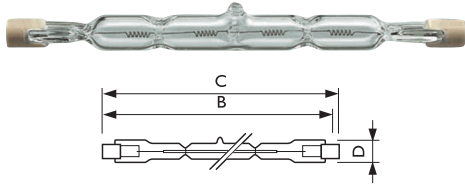

# Plusline Pro – Compact / Small / Large

These high performance, general purpose, linear halogen lamps give perfect colour rendition. These lamps feature two arc prevention fuses built-in for added safety. The burning position is universal on the compact and small types. Used mainly for outdoor floodlighting applications.

Product ID	Description	Overall Length B nom.	Diameter Length C max.	Overall Length D max.
200W	SMALL	114.2	117.6	12
300W	SMALL	114.2	117.6	12
500W	SMALL	114.2	117.6	12

Dimensions in mm